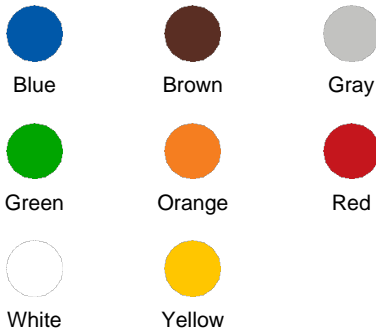

Color :  Black

UPC Code : 078477715895

Country Of Origin : Mexico

Available Colors :

Technical Information

Electrical Specifications

Max. Amperage : 400 Amp

Max. Voltage : 600 Volt